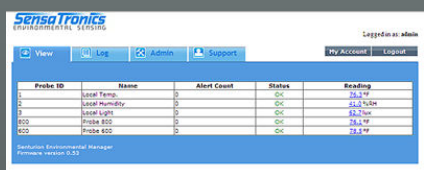

Senturion Red Visible Alarm State

Senturion Normal View with Cable Tidy

Senturion Home Page View